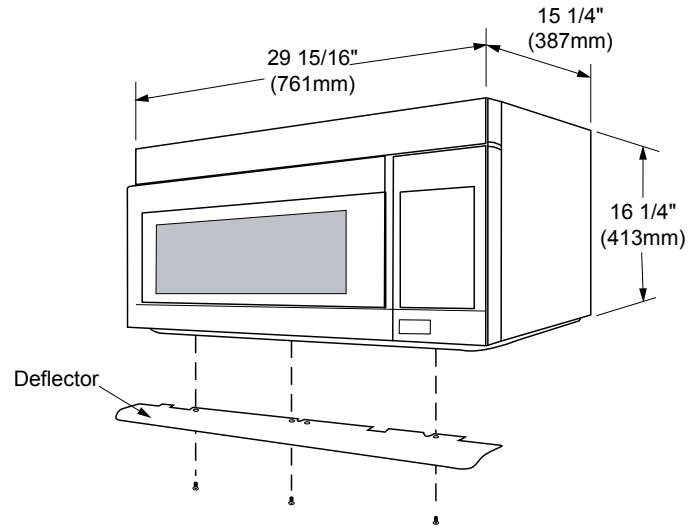

PCOR30

dacor
The Life of the Kitchen.®

092105

Over the Range Convection Microwave Oven

1/1

PLANNING GUIDE

UPPER CABINET DIMENSIONS
(Upper Cabinets 13" (330mm) Maximum Depth)

OVERALL DIMENSIONS

"A" - From Top of PCOR30 to Finished Countertop
34" (864mm) Minimum with deflector for a maximum cooktop surface BTU rating of 44,000 BTU's.
36" (914mm) Minimum without deflector for a maximum cooktop surface BTU rating of 44,000 BTU's.
36" (914mm) Minimum with deflector for a maximum cooktop surface BTU rating of 60,000 BTU's.

 **NOTES:**

- 30" electric cooktops or ranges can be installed at 34" (864mm) with deflector or 36" (914mm) without deflector for a maximum cooktop surface rating of 10,000 watts.
- Microwave is supplied with a 48" (1219mm) power cord, with a three prong grounded plug.